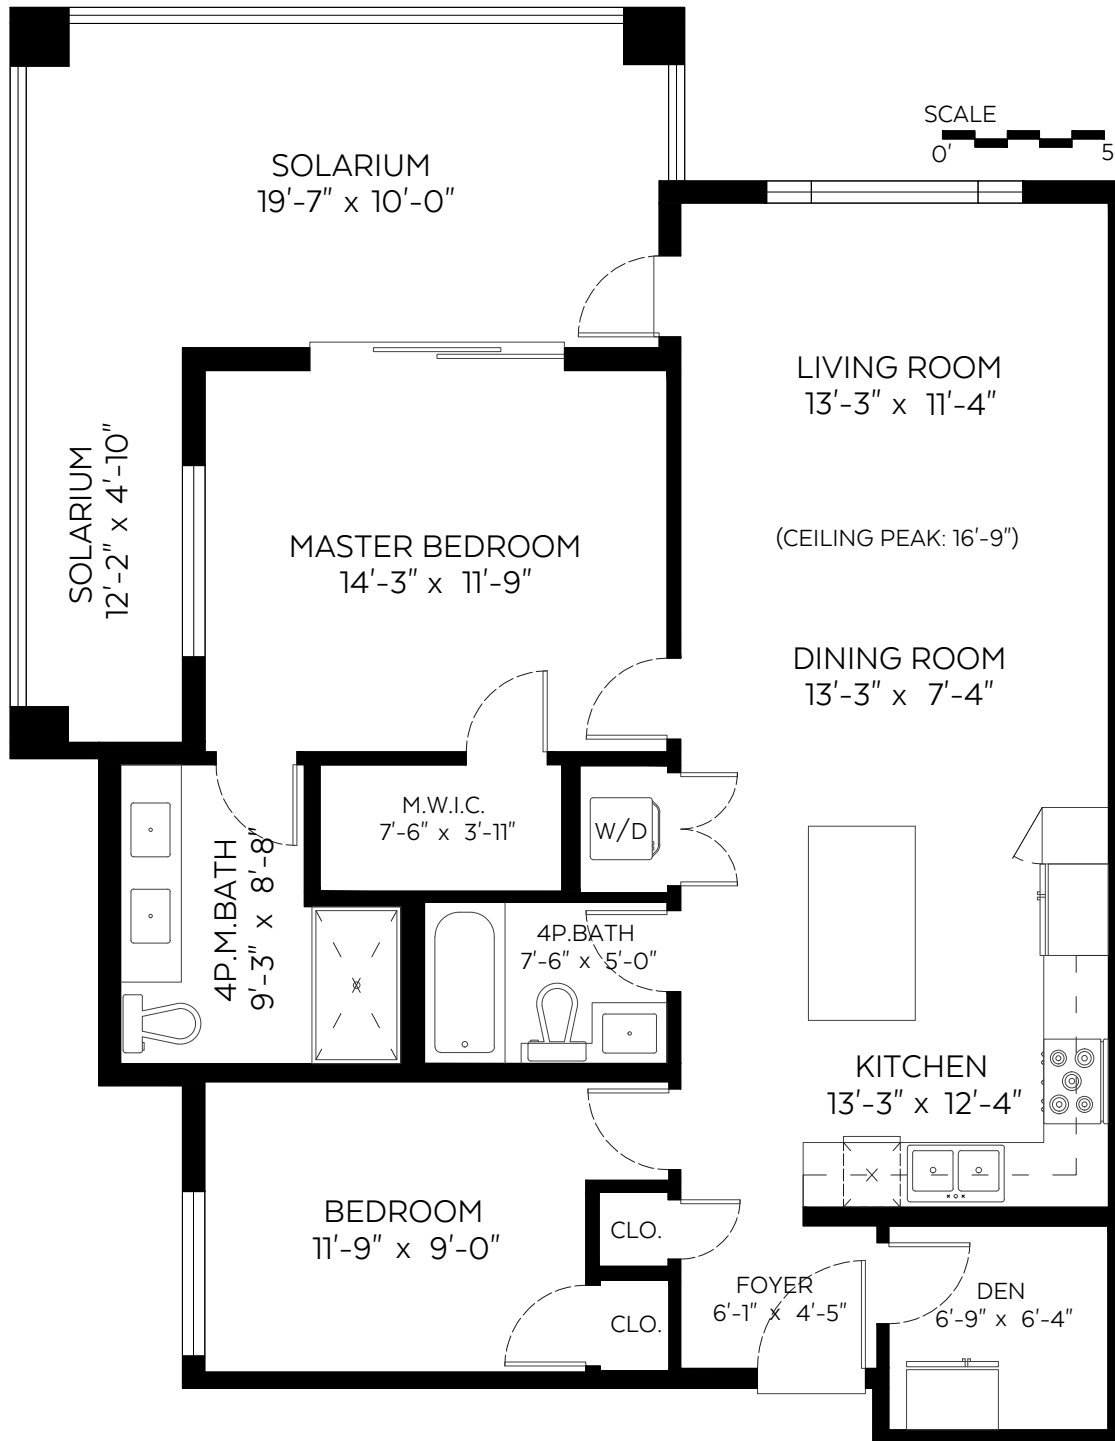

Main Floor: 1,052 sq.ft.

Ceiling Height (unless noted): 9 ft.

Auxiliary Area

Enclosed Balcony: 251 sq.ft.

Measured on: December 08, 2020

NORTH