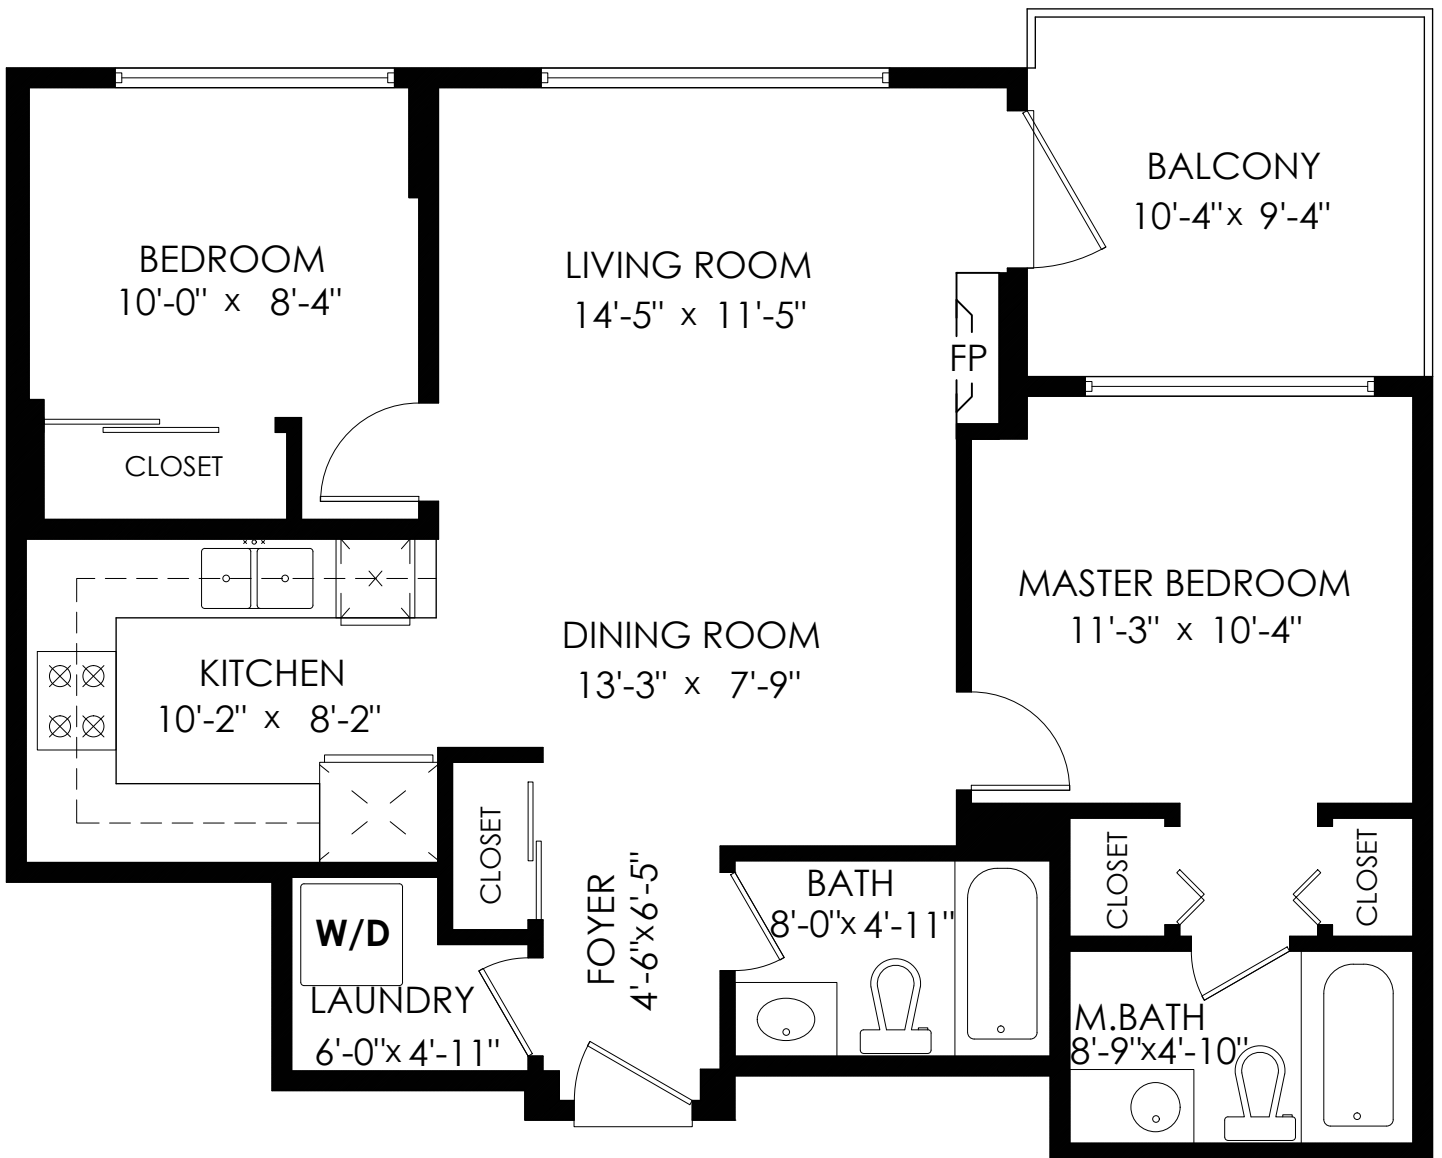

**Floor Area:** 842 sq.ft.

Balcony: 92 sq.ft.

Ceiling Height: 8'-0"

We specialize in New West Condos, Visit:

**NEWWEST CONDO.COM**

Measurements, Design & Scanning | 604-329-5788