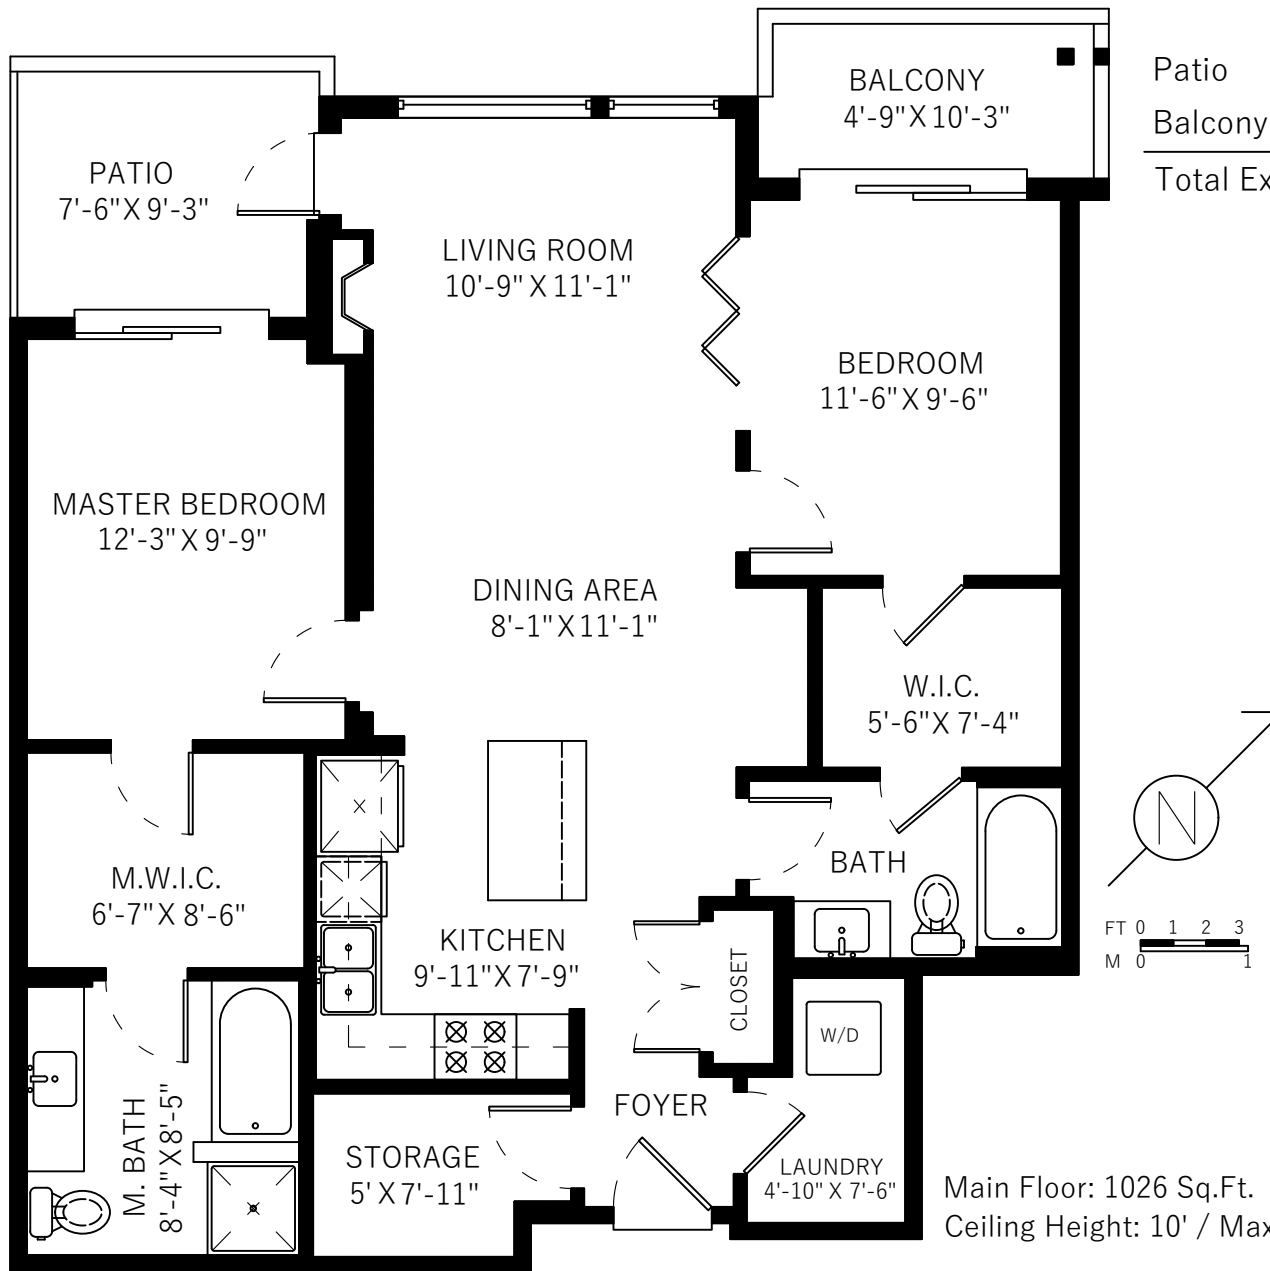

Main Floor 1026 SQ.FT.

Patio 75 SQ.FT.

Balcony 56 SQ.FT.

Total Extras 131 SQ.FT.

Main Floor: 1026 Sq.Ft.  
Ceiling Height: 10' / Max: 13'-5"