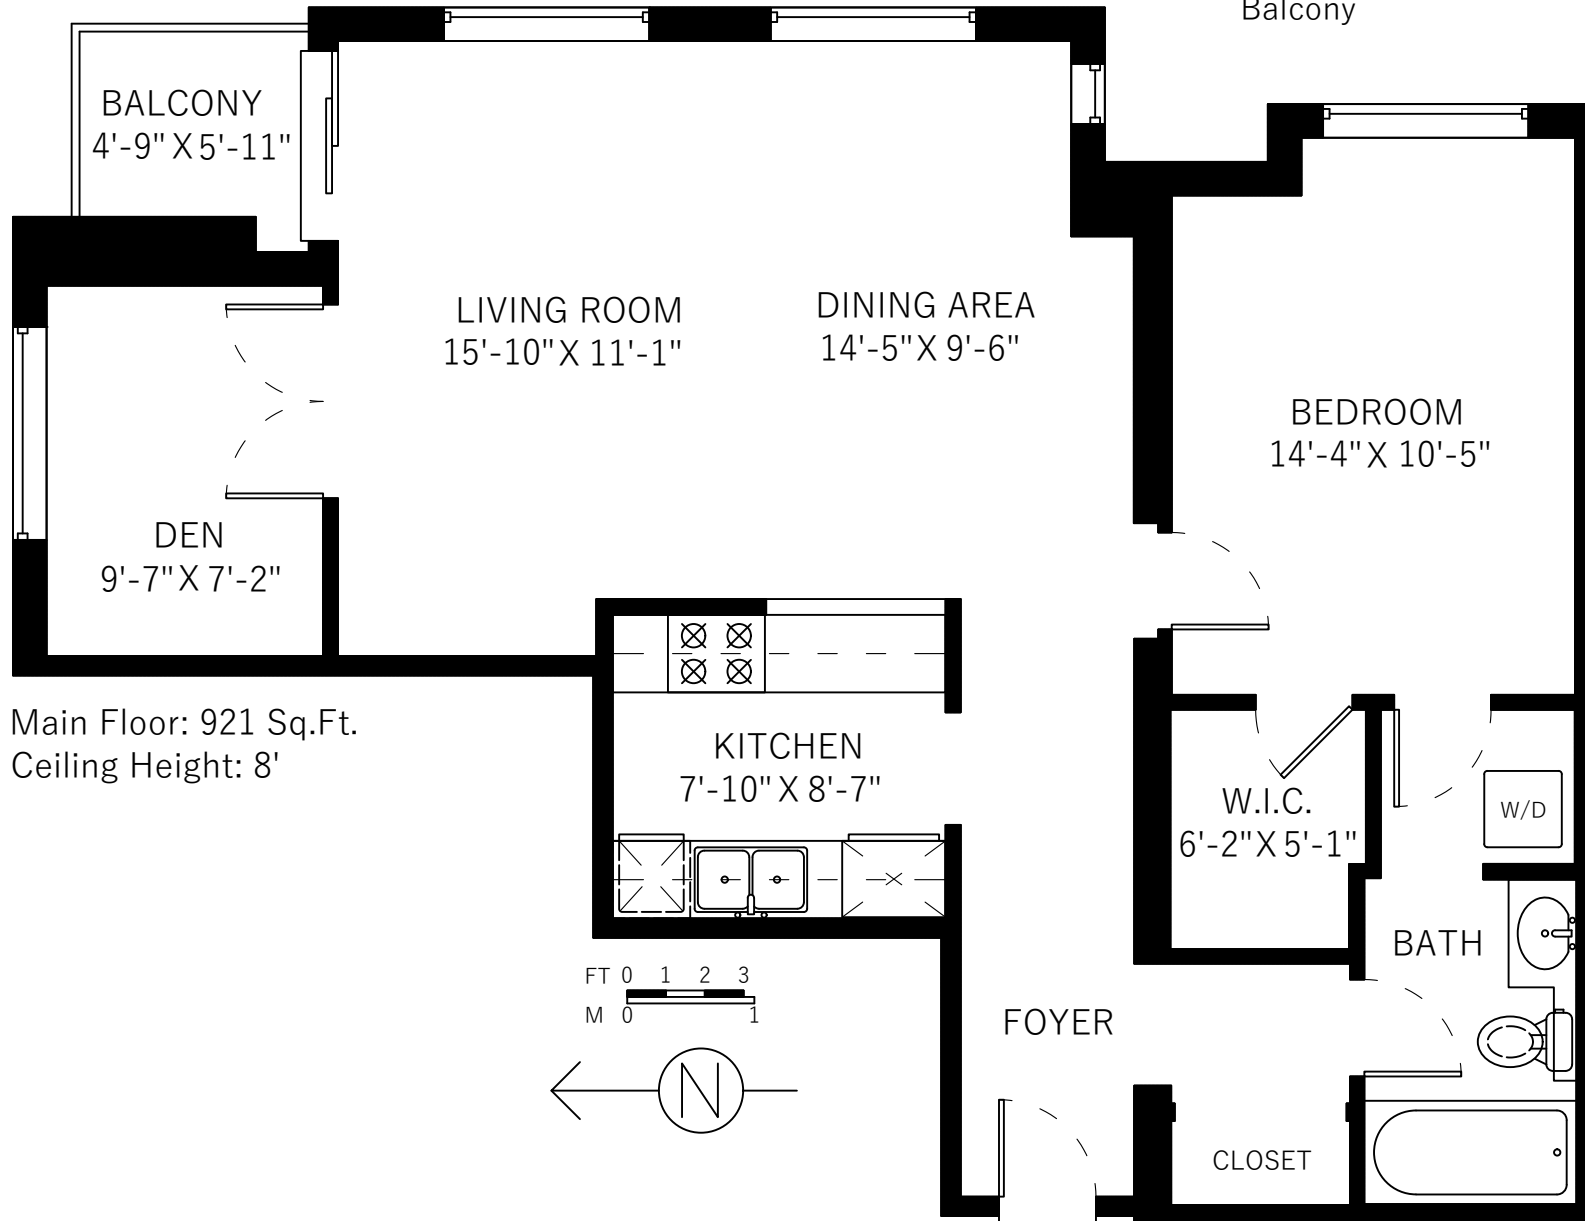

Main Floor	921 SQ.FT.
Balcony	32 SQ.FT.

Main Floor: 921 Sq.Ft.
 Ceiling Height: 8'