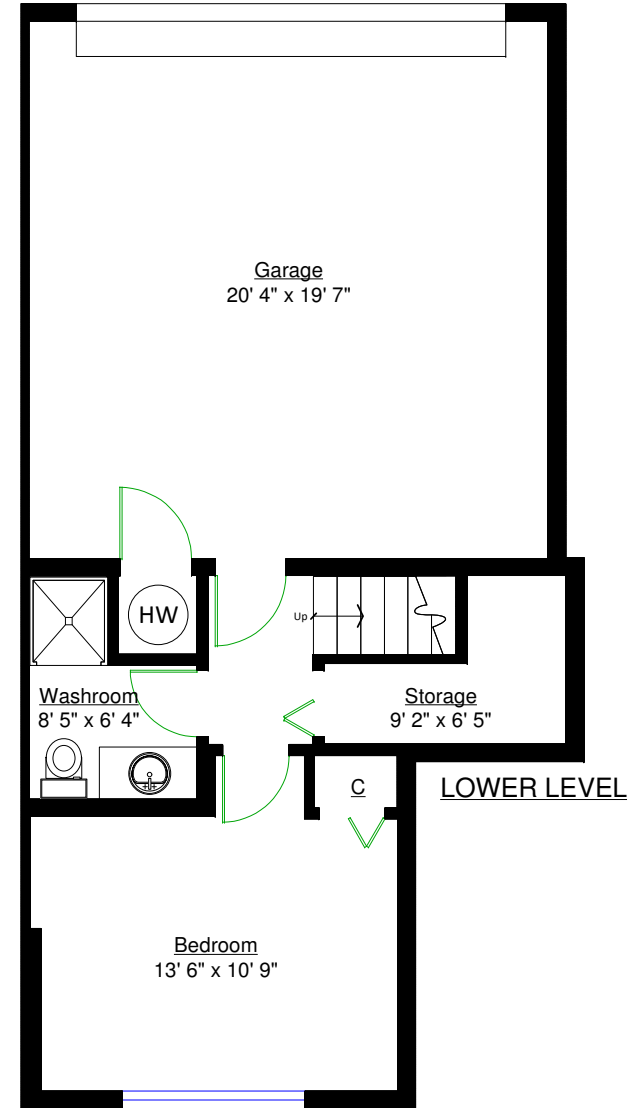

Carlo Bustamante
604-807-8177

#17 – 10605 Delsom Crescent, Delta

Totals**

Main Level: 832 sq. ft.
Upper Level: 844 sq. ft.
Lower Level: 348 sq. ft.
TOTAL: 2,024 sq. ft.

Other Areas

Garage: 432 sq. ft.
Mechanical: 11 sq. ft.
Deck: 117 sq. ft.
Porch: 40 sq. ft.
TOTAL: 600 sq. ft.

** Approx. based on interior measurements to exterior walls
** Total square footage not taken from original blueprints