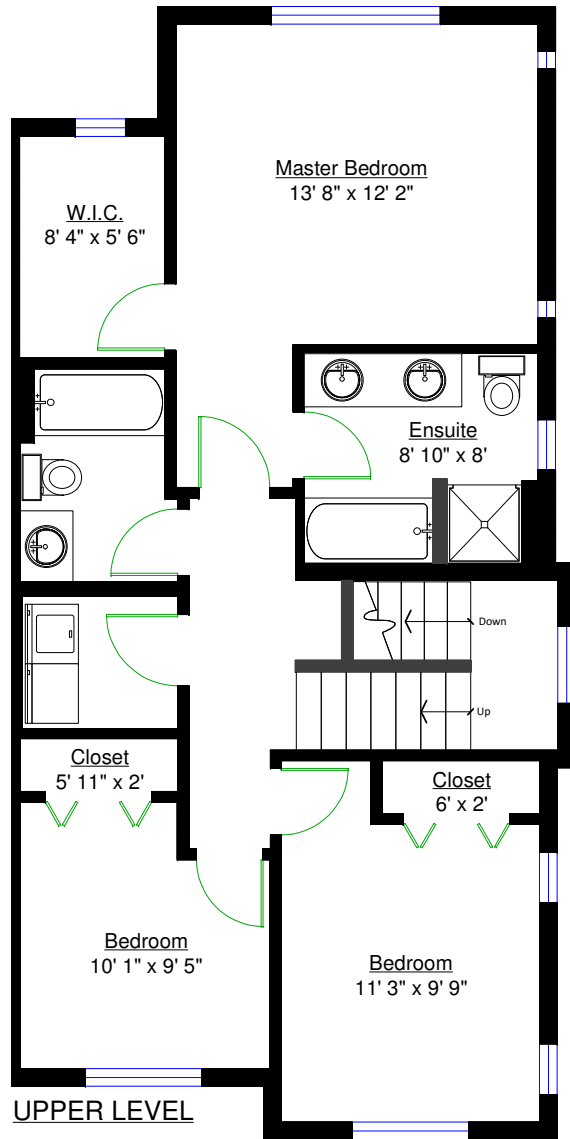

Carlo Bustamante
604-807-8177

#17 – 10605 Delsom Crescent, Delta

Totals**

Main Level: 832 sq. ft.
Upper Level: 844 sq. ft.
Lower Level: 348 sq. ft.
TOTAL: 2,024 sq. ft.

Other Areas

Garage: 432 sq. ft.
Mechanical: 11 sq. ft.
Deck: 117 sq. ft.
Porch: 40 sq. ft.
TOTAL: 600 sq. ft.

** Approx. based on interior measurements to exterior walls
** Total square footage not taken from original blueprints