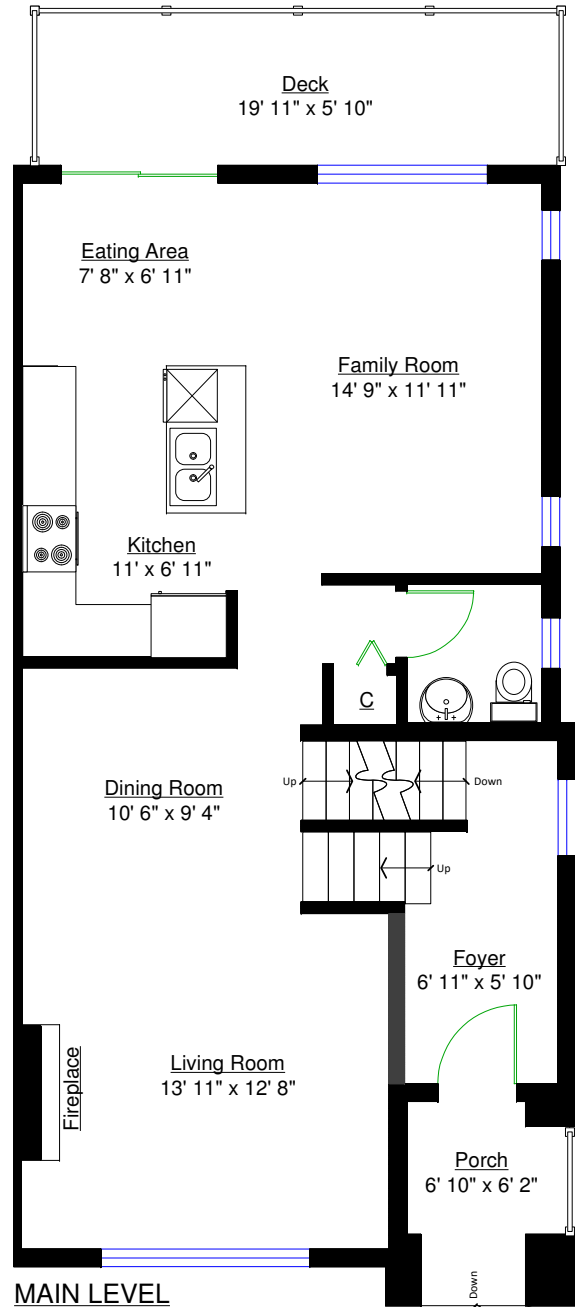

Carlo Bustamante
604-807-8177

#17 – 10605 Delsom Crescent, Delta

Totals**

Main Level: 832 sq. ft.
Upper Level: 844 sq. ft.
Lower Level: 348 sq. ft.
TOTAL: 2,024 sq. ft.

Other Areas

Garage: 432 sq. ft.
Mechanical: 11 sq. ft.
Deck: 117 sq. ft.
Porch: 40 sq. ft.
TOTAL: 600 sq. ft.

** Approx. based on interior measurements to exterior walls
** Total square footage not taken from original blueprints