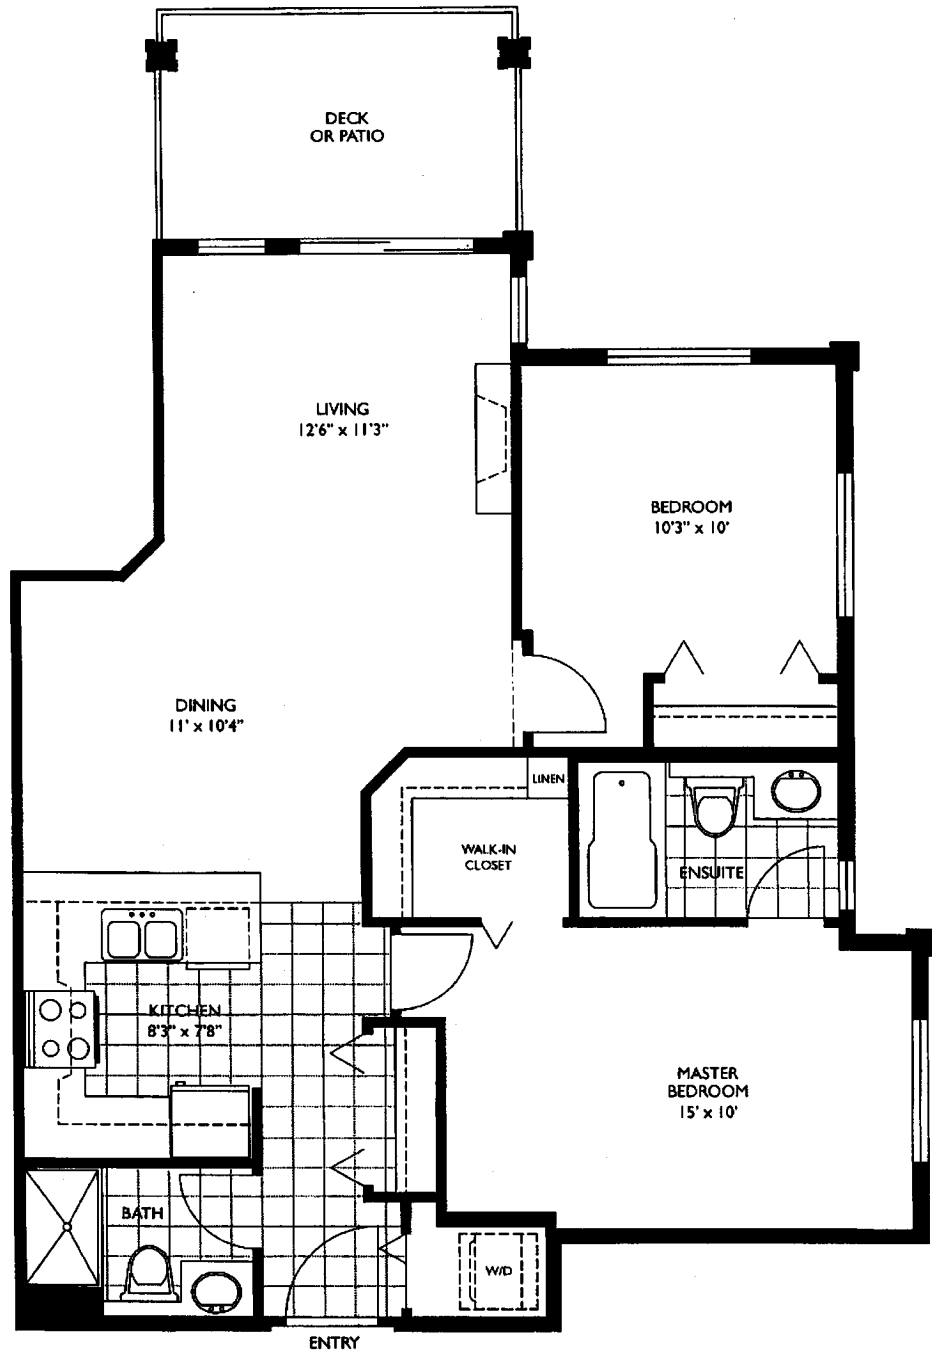

MaeDonald House

E₄

Approx 858 sq. ft.
2 Bedroom

In a continuing effort to meet the challenge of product improvements, we reserve the right to modify or change plans and specifications without notice. All dimensions and sizes are based on architectural plans. Final surveyed areas may differ. Refer to disclosure statement for specific details. F.&O.E.